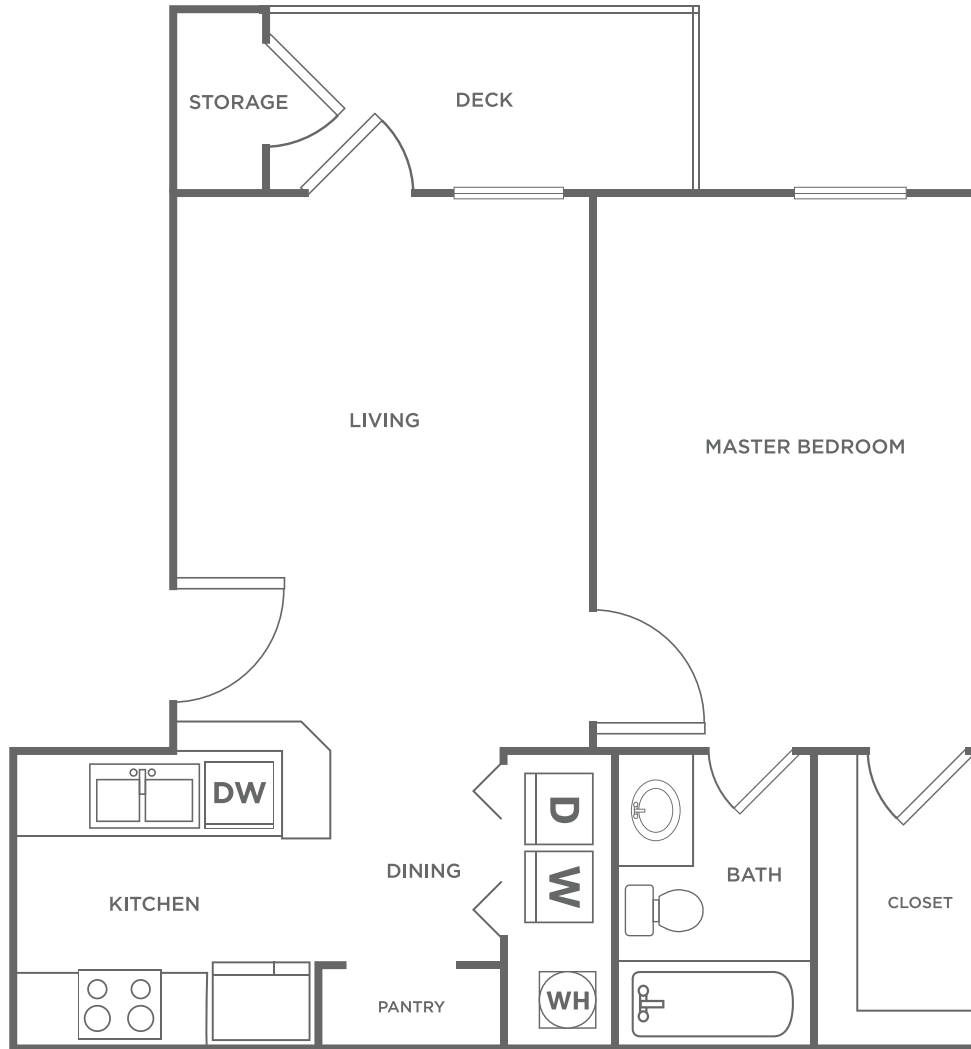

THE STANDARD

1 BED / 1 BATH

651
SQ. FT.

parkwood | **pointe**

1900 Parkwood Street | Idaho Falls, ID 83401

208-525-2008 | www.parkwoodpointe.com

All dimensions and square footages are approximate