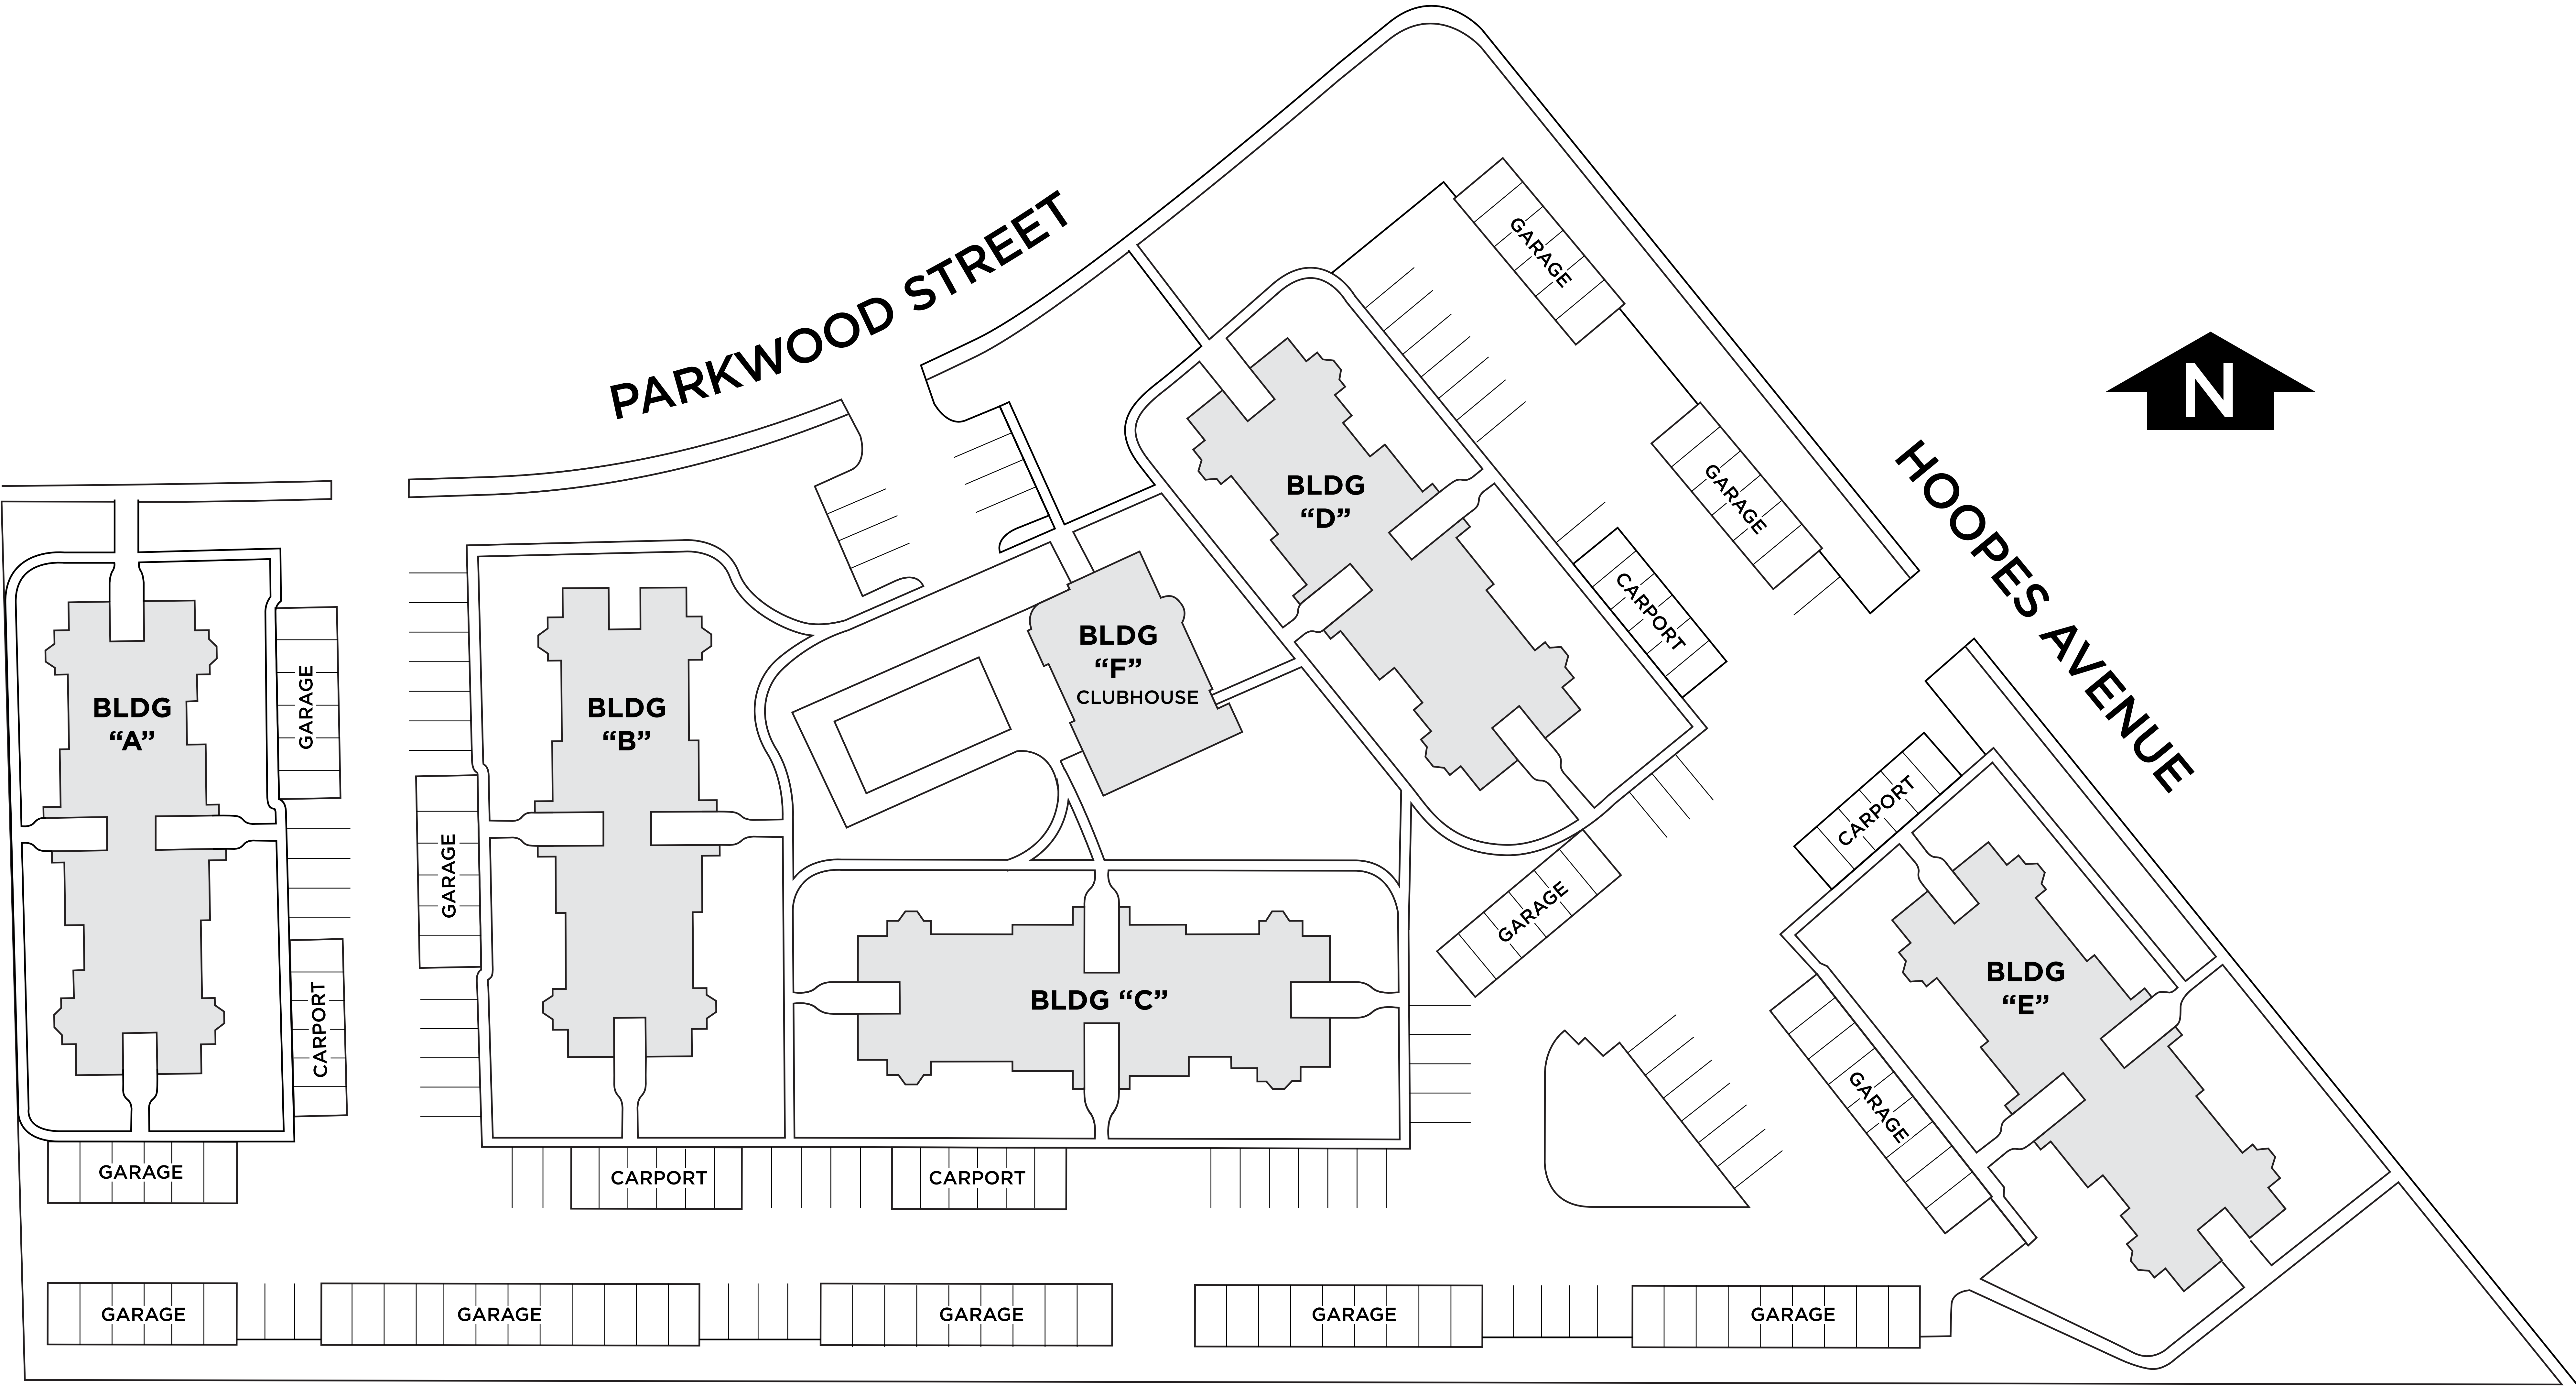

PARKWOOD POINTE APARTMENTS

PARKWOOD POINTE APARTMENTS

1900 Parkwood St | Idaho Falls, ID 83404

208-525-2008 | www.parkwoodpointe.com

All Dimensions and Square Footage Are Approximate.