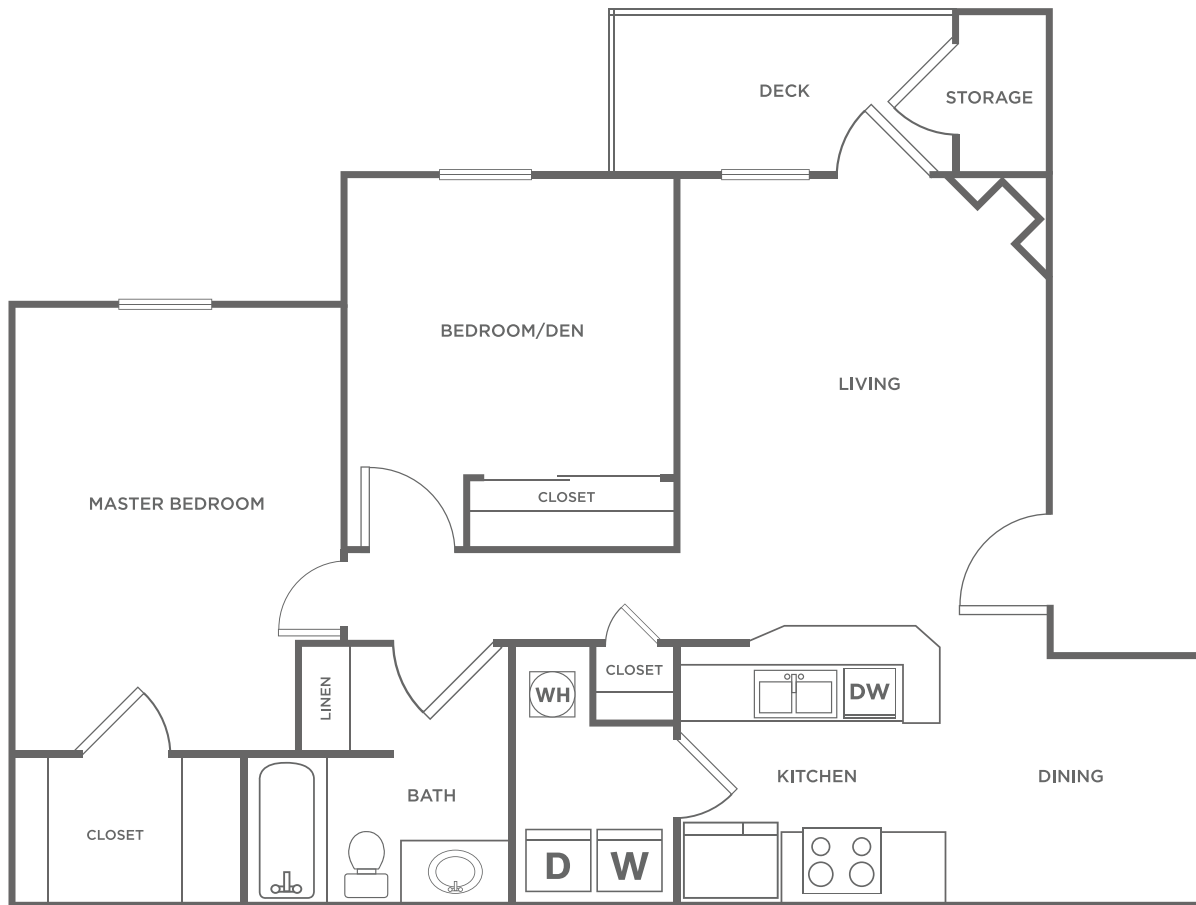

# THE FAIRMONT

2 BED / 1 BATH

883  
SQ. FT.

parkwood | pointe

1900 Parkwood Street | Idaho Falls, ID 83401

208-525-2008 | [www.parkwoodpointe.com](http://www.parkwoodpointe.com)

*All dimensions and square footages are approximate*