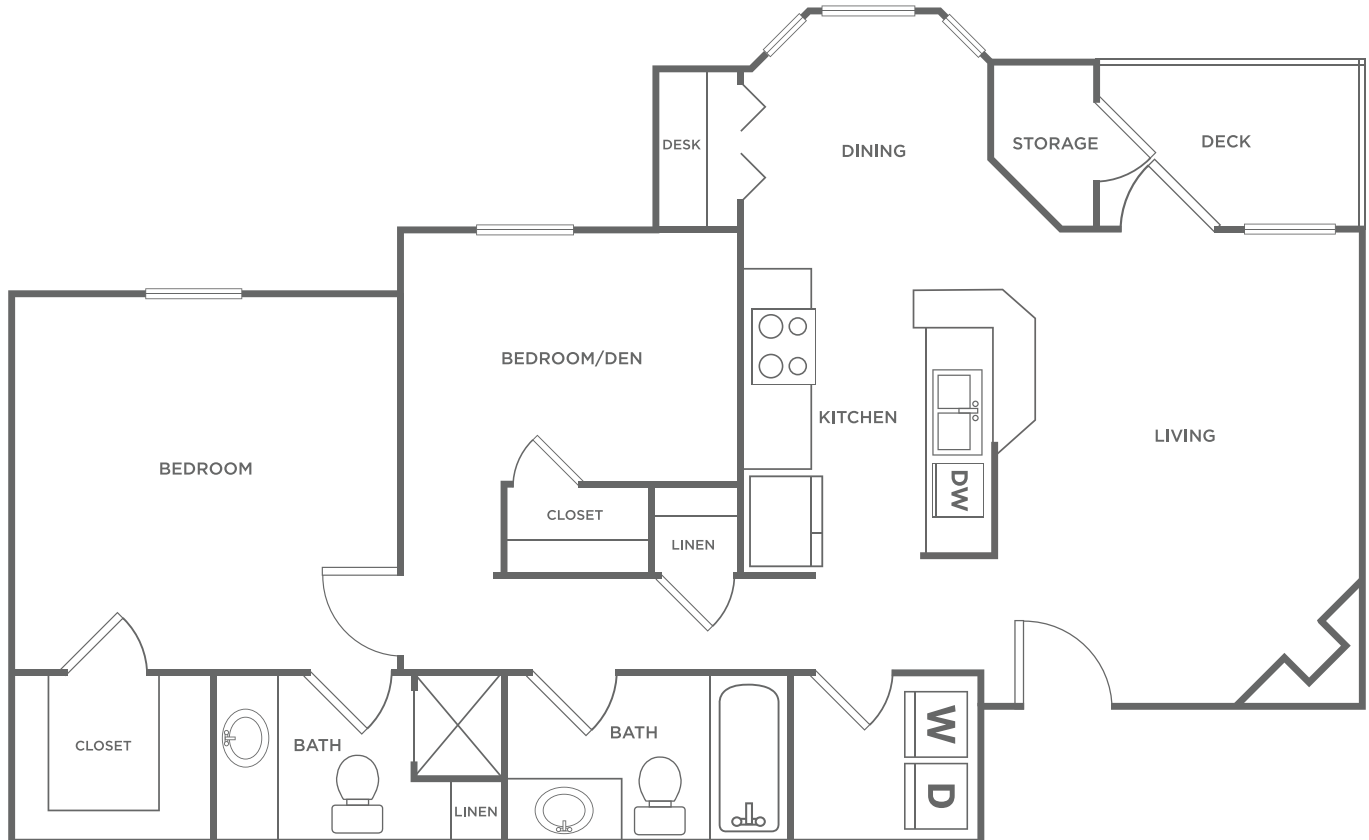

# THE DELANO

2 BED / 2 BATH

998  
SQ. FT.

parkwood|pointe

1900 Parkwood Street | Idaho Falls, ID 83401

208-525-2008 | [www.parkwoodpointe.com](http://www.parkwoodpointe.com)

*All dimensions and square footages are approximate*